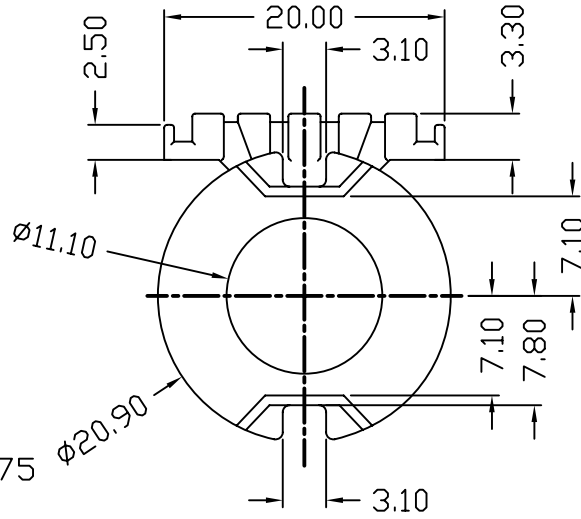

尺寸原18.0改为20.0

REV.	REVISIONS REC.				
0	初版发行				
1					
DRAWN & DRAFTED BY		CHEN	TOLERANCES		RM10
CHECKED & APPROVED BY		LIU	0<math>L \leq 4</math> ±0.10	pin pitch	
			4<math>L \leq 16</math> ±0.20	±0.2	
			16<math>L \leq 63</math> ±0.30		
CP WIRE					1.0KG
NO.					0