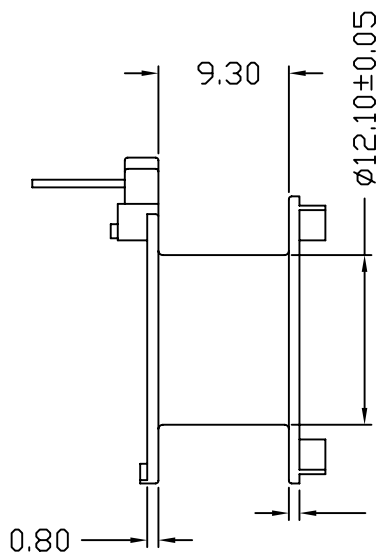

尺寸原18.0改为20.0

REV.	REVISIONS REC.				
0	初版发行				
1					
DRAWN & DRAFTED BY		CHEN	TOLERANCES		RM10
CHECKED & APPROVED BY		LIU	0<math>L \leq 4</math> ±0.10	pin pitch	
			4<math>L \leq 16</math> ±0.20	±0.2	
			16<math>L \leq 63</math> ±0.30		
CP WIRE					1.0KG
NO.					0