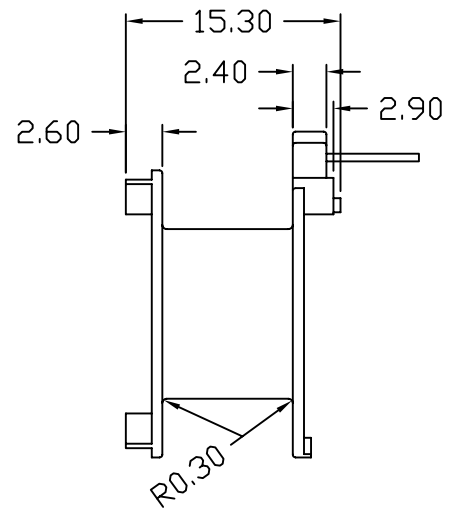

尺寸原18.0改为20.0

REV.	REVISIONS REC.				
0	初版发行				
1					
DRAWN & DRAFTED BY		CHEN	TOLERANCES		RM10
CHECKED & APPROVED BY		LIU	0<math>L \leq 4</math> ±0.10	pin pitch	
			4<math>L \leq 16</math> ±0.20	±0.2	
			16<math>L \leq 63</math> ±0.30		
CP WIRE					1.0KG
NO.					0